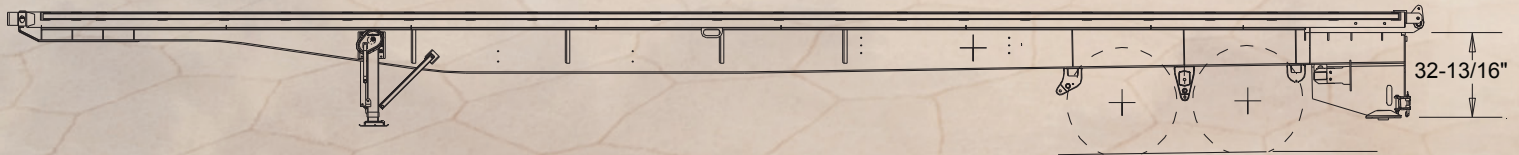

Velocity™

Unloader features steel reinforced rear to accept piggyback forklift*

Securement brackets for easy forklift mounting/dismounting.

Adjustable wheel stops for greater versatility.

Folding bumper for easy loading.

Steel wheel supports for easier positioning.

Fontaine Velocity® Unloader

- Structural steel siderails, crossmembers and mainbeams
- I-Beam crossmembers at 12 inch centers
- Strongest mainbeams in the industry backed by the XtremeBeam Limited Lifetime Warranty*