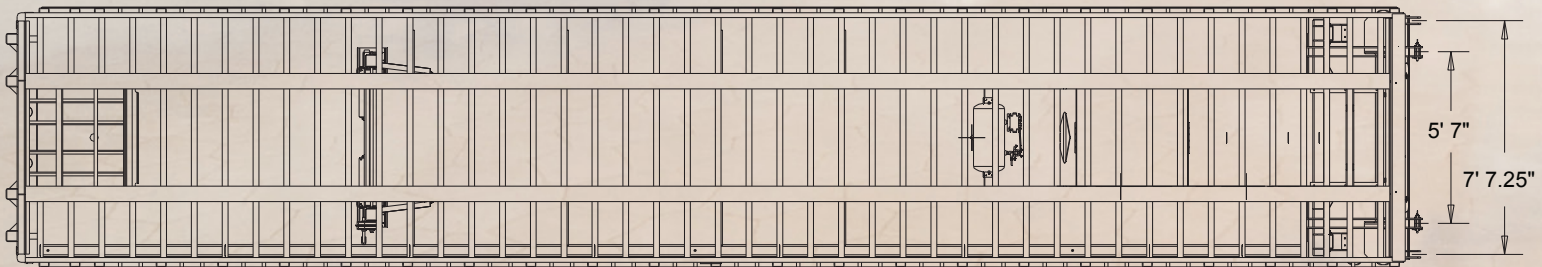

Velocity™

Unloader features steel reinforced rear to accept piggyback forklift*

Securement brackets for easy forklift mounting/dismounting.

Adjustable wheel stops for greater versatility.

Folding bumper for easy loading.

Steel wheel supports for easier positioning.