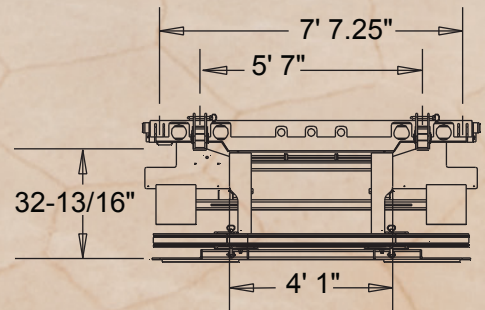

Steel wheel supports for easier positioning.

Fontaine Velocity® Unloader

- Structural steel siderails, crossmembers and mainbeams
- I-Beam crossmembers at 12 inch centers
- Strongest mainbeams in the industry backed by the XtremeBeam Limited Lifetime Warranty*