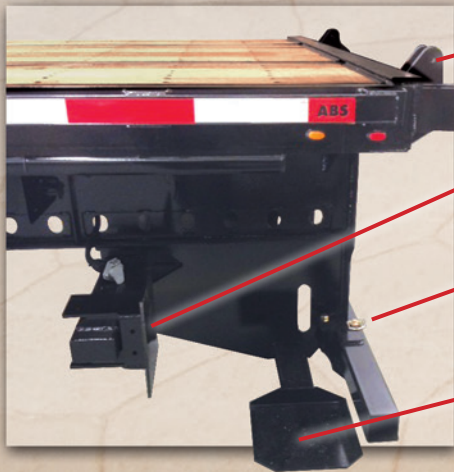

Velocity™

Unloader features steel reinforced rear to accept piggyback forklift*

Securement brackets for easy forklift mounting/dismounting.

Adjustable wheel stops for greater versatility.

Folding bumper for easy loading.

Steel wheel supports for easier positioning.

Fontaine Velocity® Unloader

- Structural steel siderails, crossmembers and mainbeams
- I-Beam crossmembers at 12 inch centers
- Strongest mainbeams in the industry backed by the XtremeBeam Limited Lifetime Warranty*