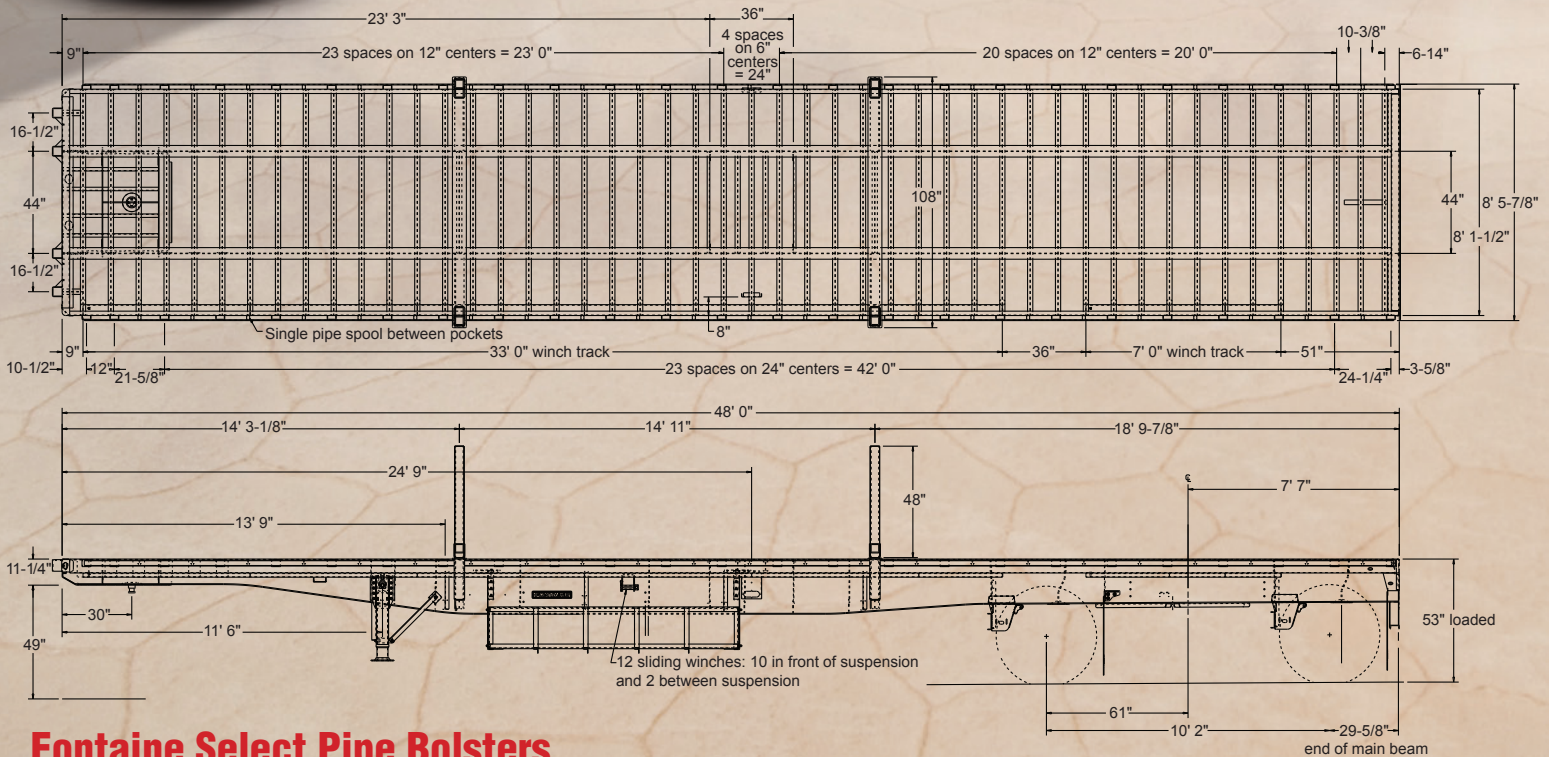

Adding pipe bolsters to your new trailer is easier than ever—Just call 877-325-5382

Fontaine Select Pipe Bolsters

Fontaine Select is now offering pipe bolster installation for Fontaine flatbeds, dropdecks and telescopic trailers.