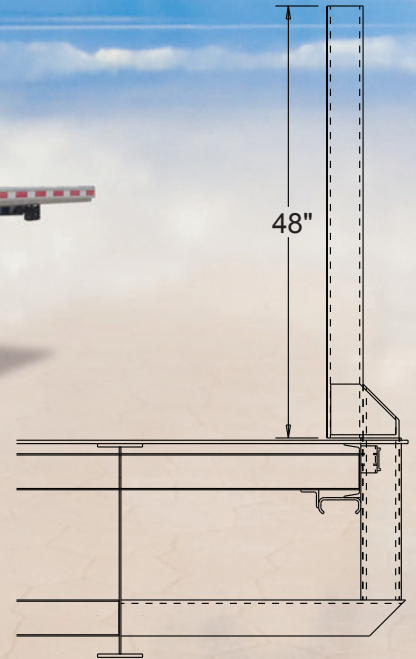

Adding pipe bolsters to your new trailer is easier than ever—Just call 877-325-5382

Fontaine Select Pipe Bolsters

Fontaine Select is now offering pipe bolster installation for Fontaine flatbeds, dropdecks and telescopic trailers.